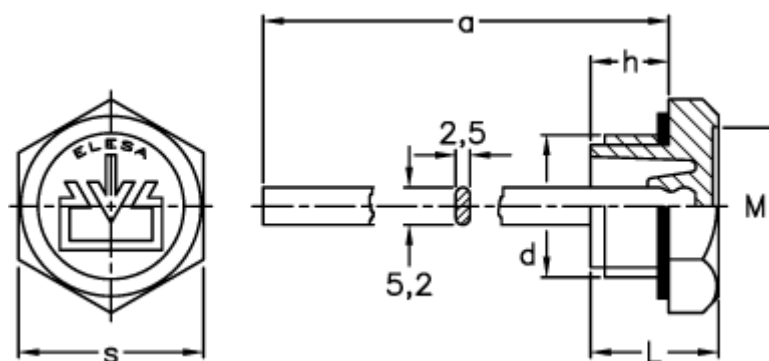

Data Sheet

Article number: 2311059513

Description: E+G Oil fill plug, w/breather hole
TCD.22x1,5+a, black

Measures

a	= 195
d	= M22x1,5
h	= 12
L	= 20
M	= 25.0
s	= 32

Tightening torque N m = 10 til 12